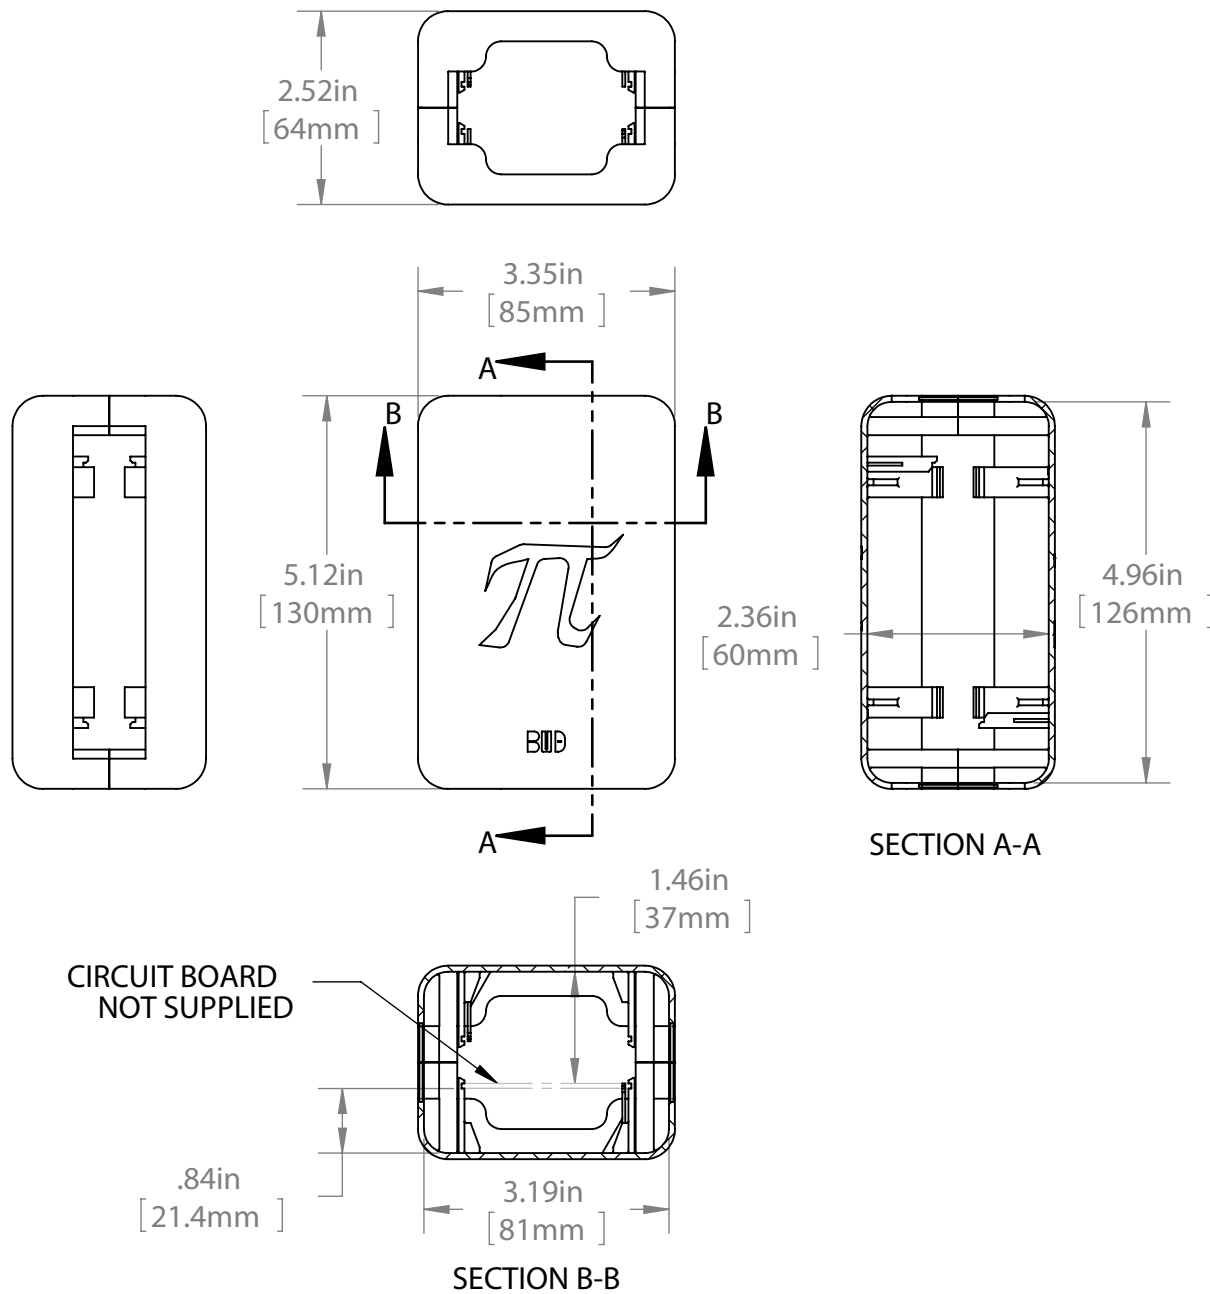

PART NAME

PI SANDWICH

PART No.

PS-11591

REV. DATE

8-9-12

MATERIAL: TRANSLUCENT ABS

COLOR: RASPBERRY RED