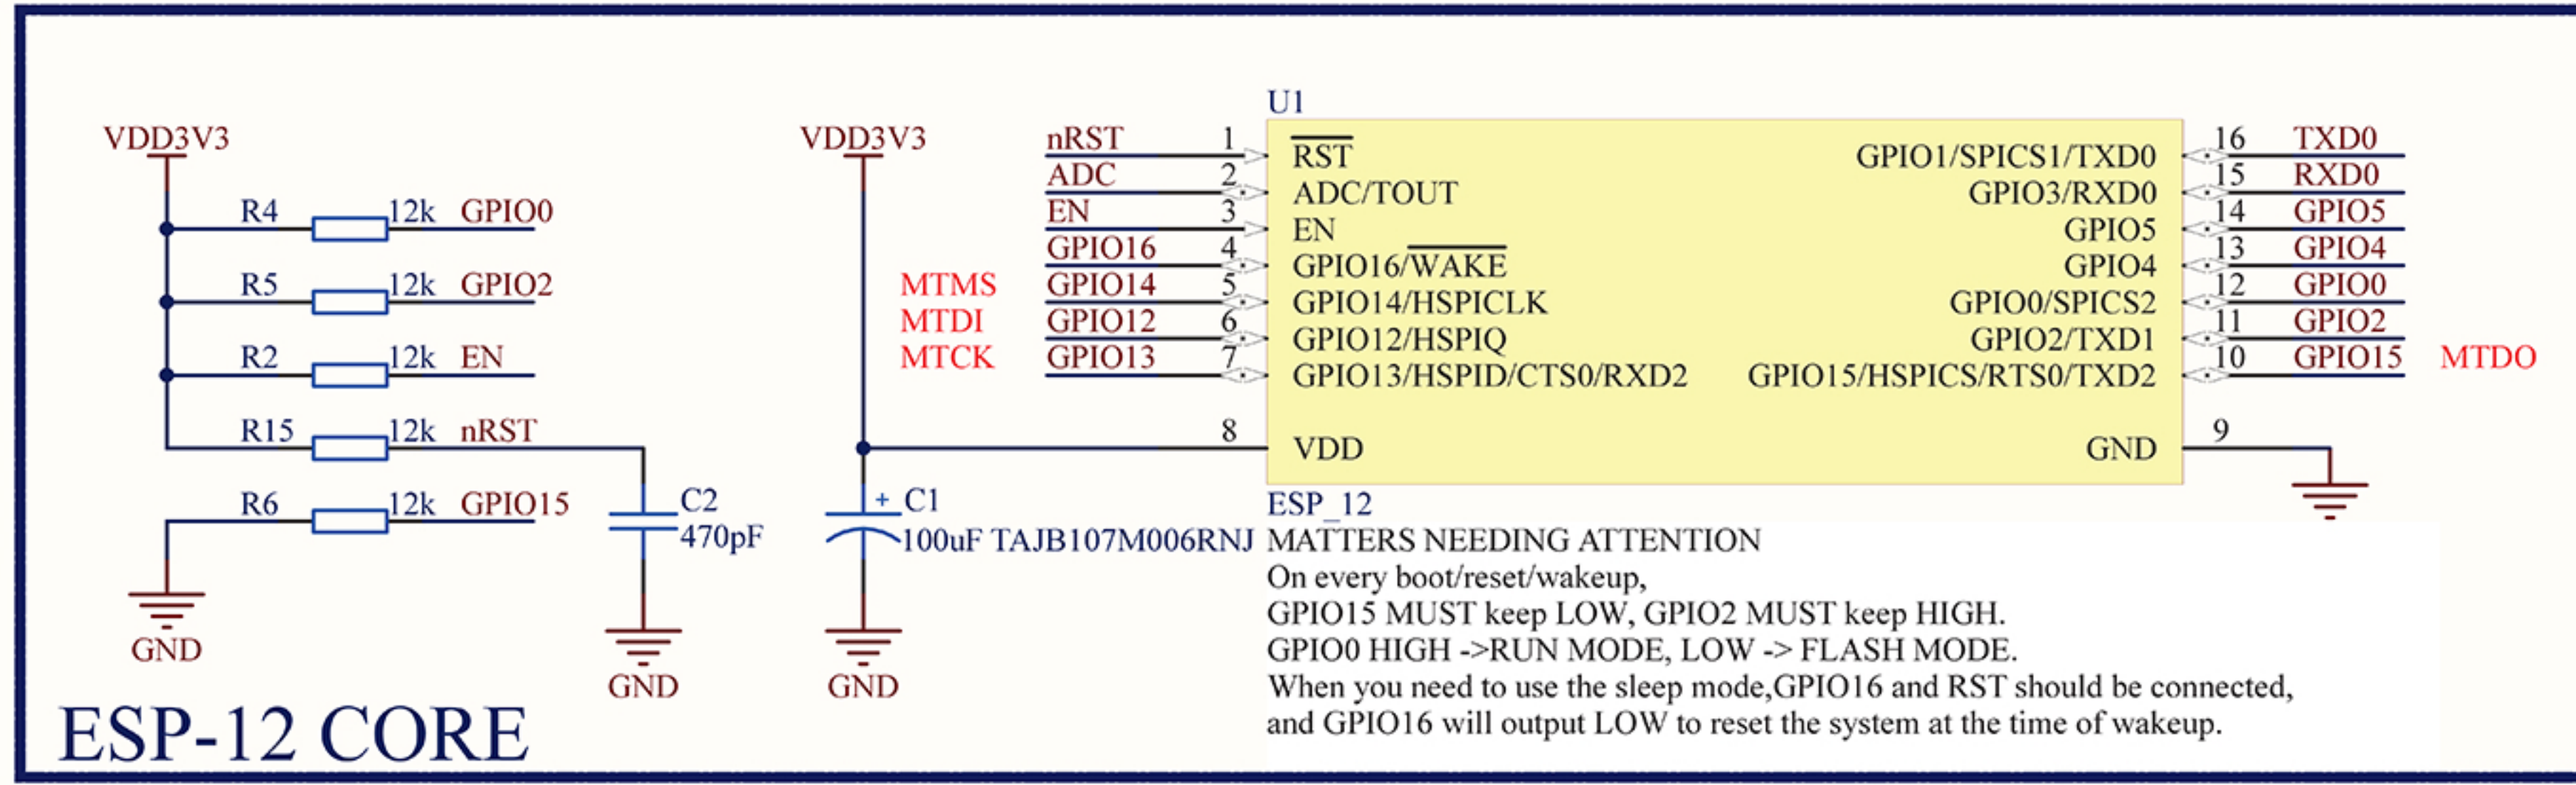

NODE MCU ESP12

A

A

B

C

VER	DATE
0.9	20/11/2014
ORGANIZATION	
NODE MCU TEAM	
WEBSITE	
WWW.NODEMCU.COM	

D

D