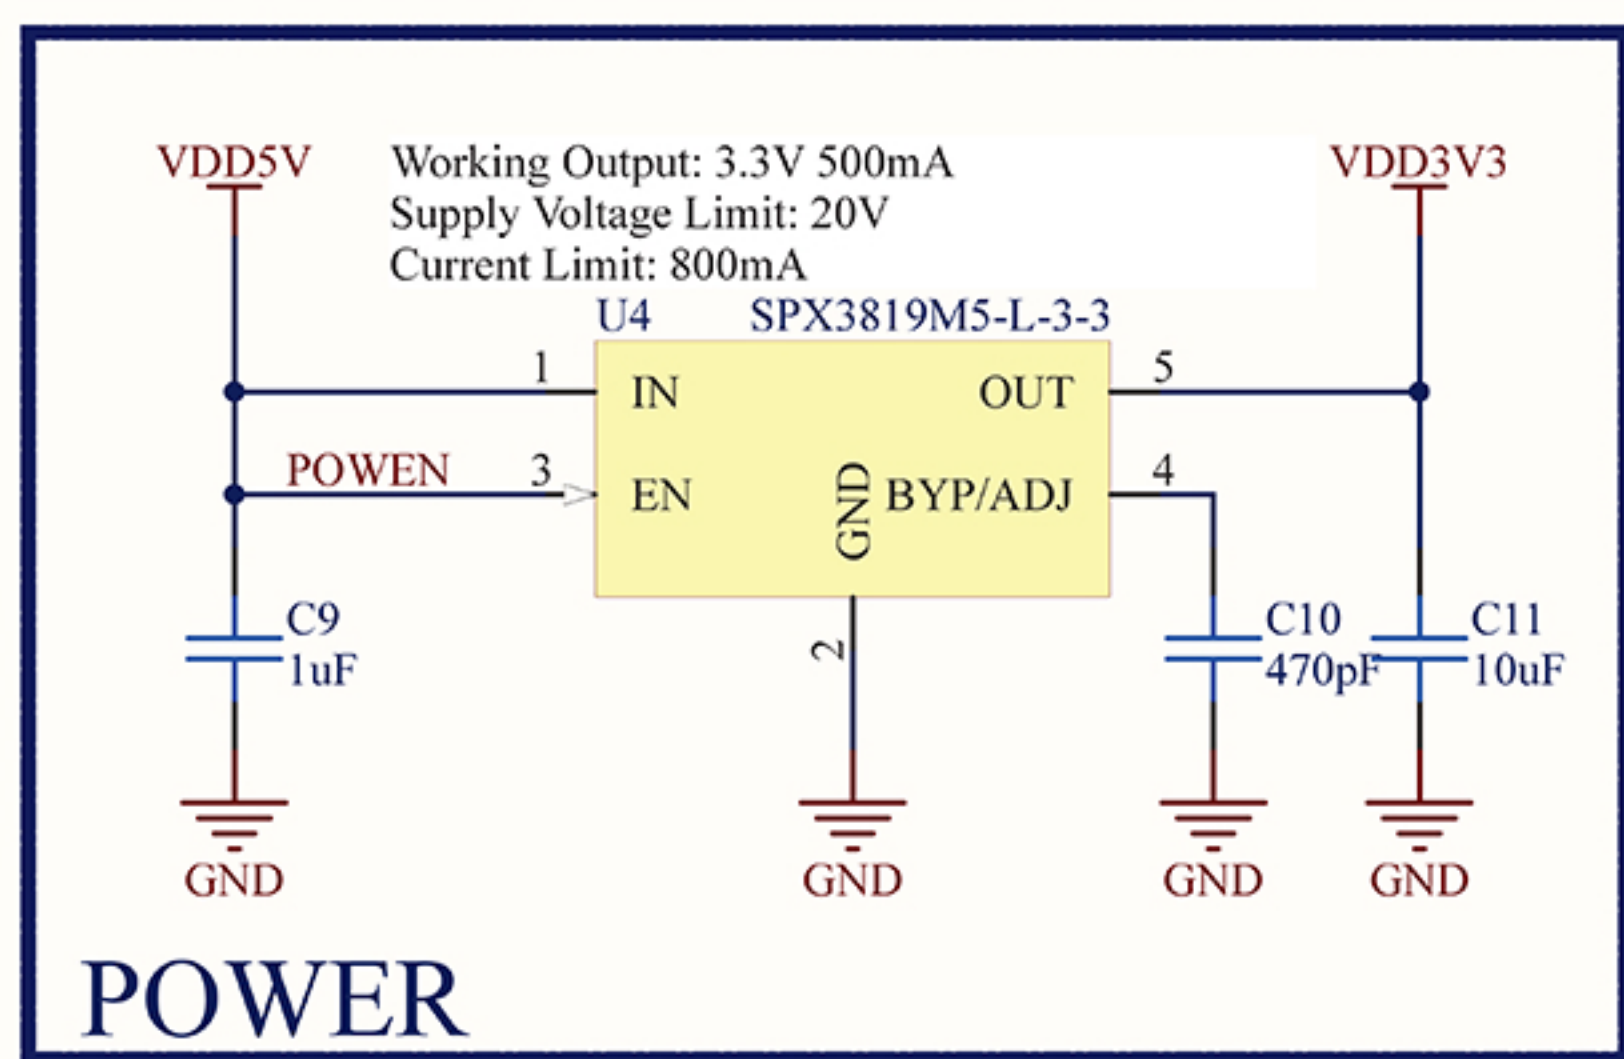

NODE MCU ESP12

A

A

B

C

VER	DATE
0.9	20/11/2014
ORGANIZATION	
NODE MCU TEAM	
WEBSITE	
WWW.NODEMCU.COM	

D

D