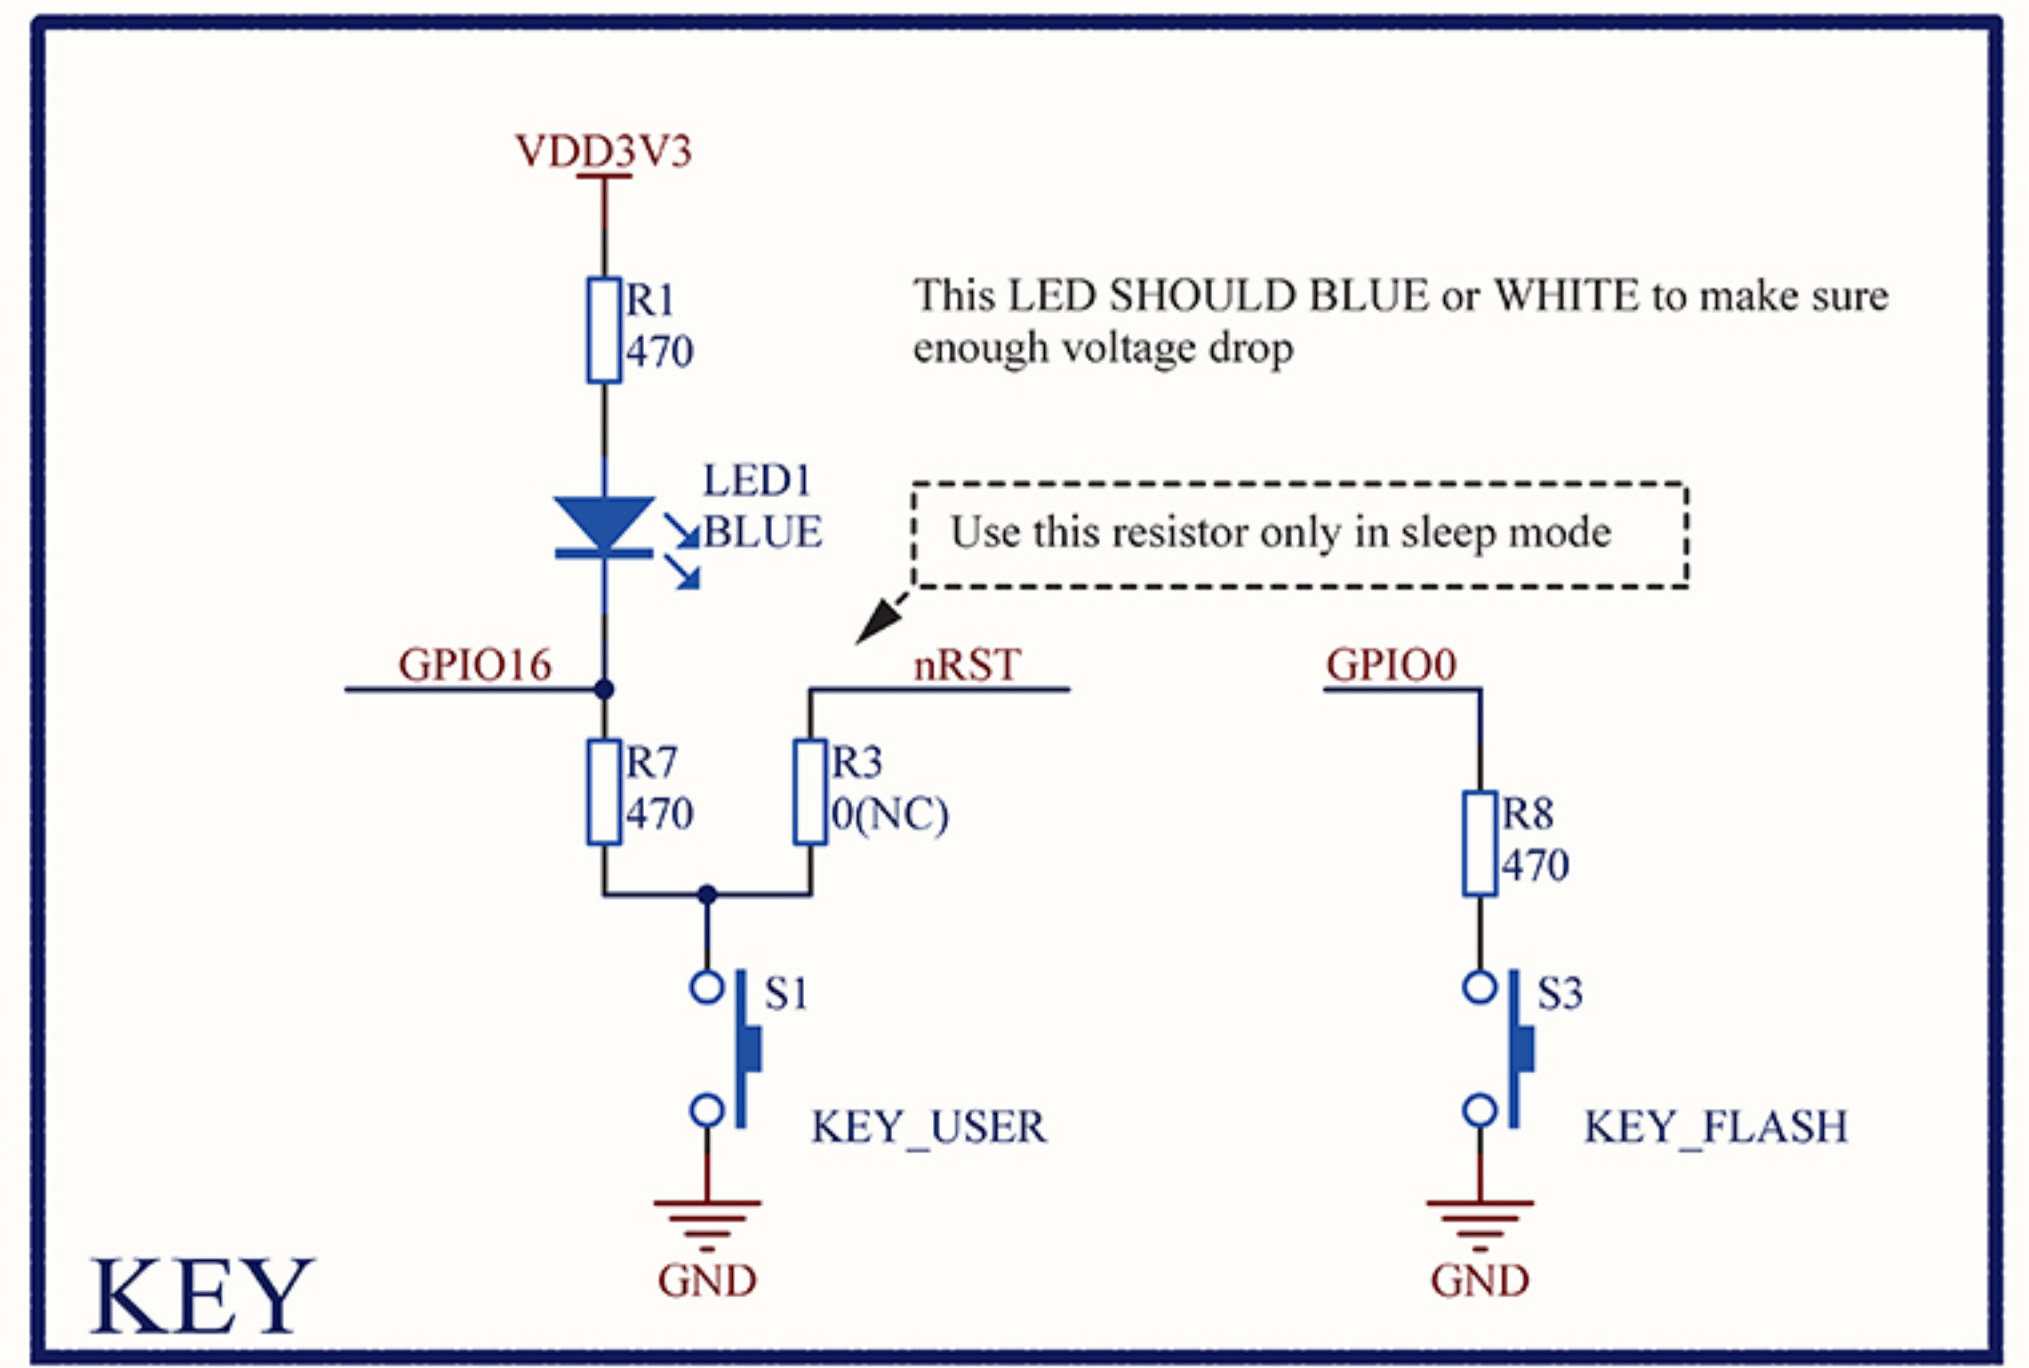

NODE MCU ESP12

A

A

B

C

VER	DATE
0.9	20/11/2014
ORGANIZATION	
NODE MCU TEAM	
WEBSITE	
WWW.NODEMCU.COM	

D

D