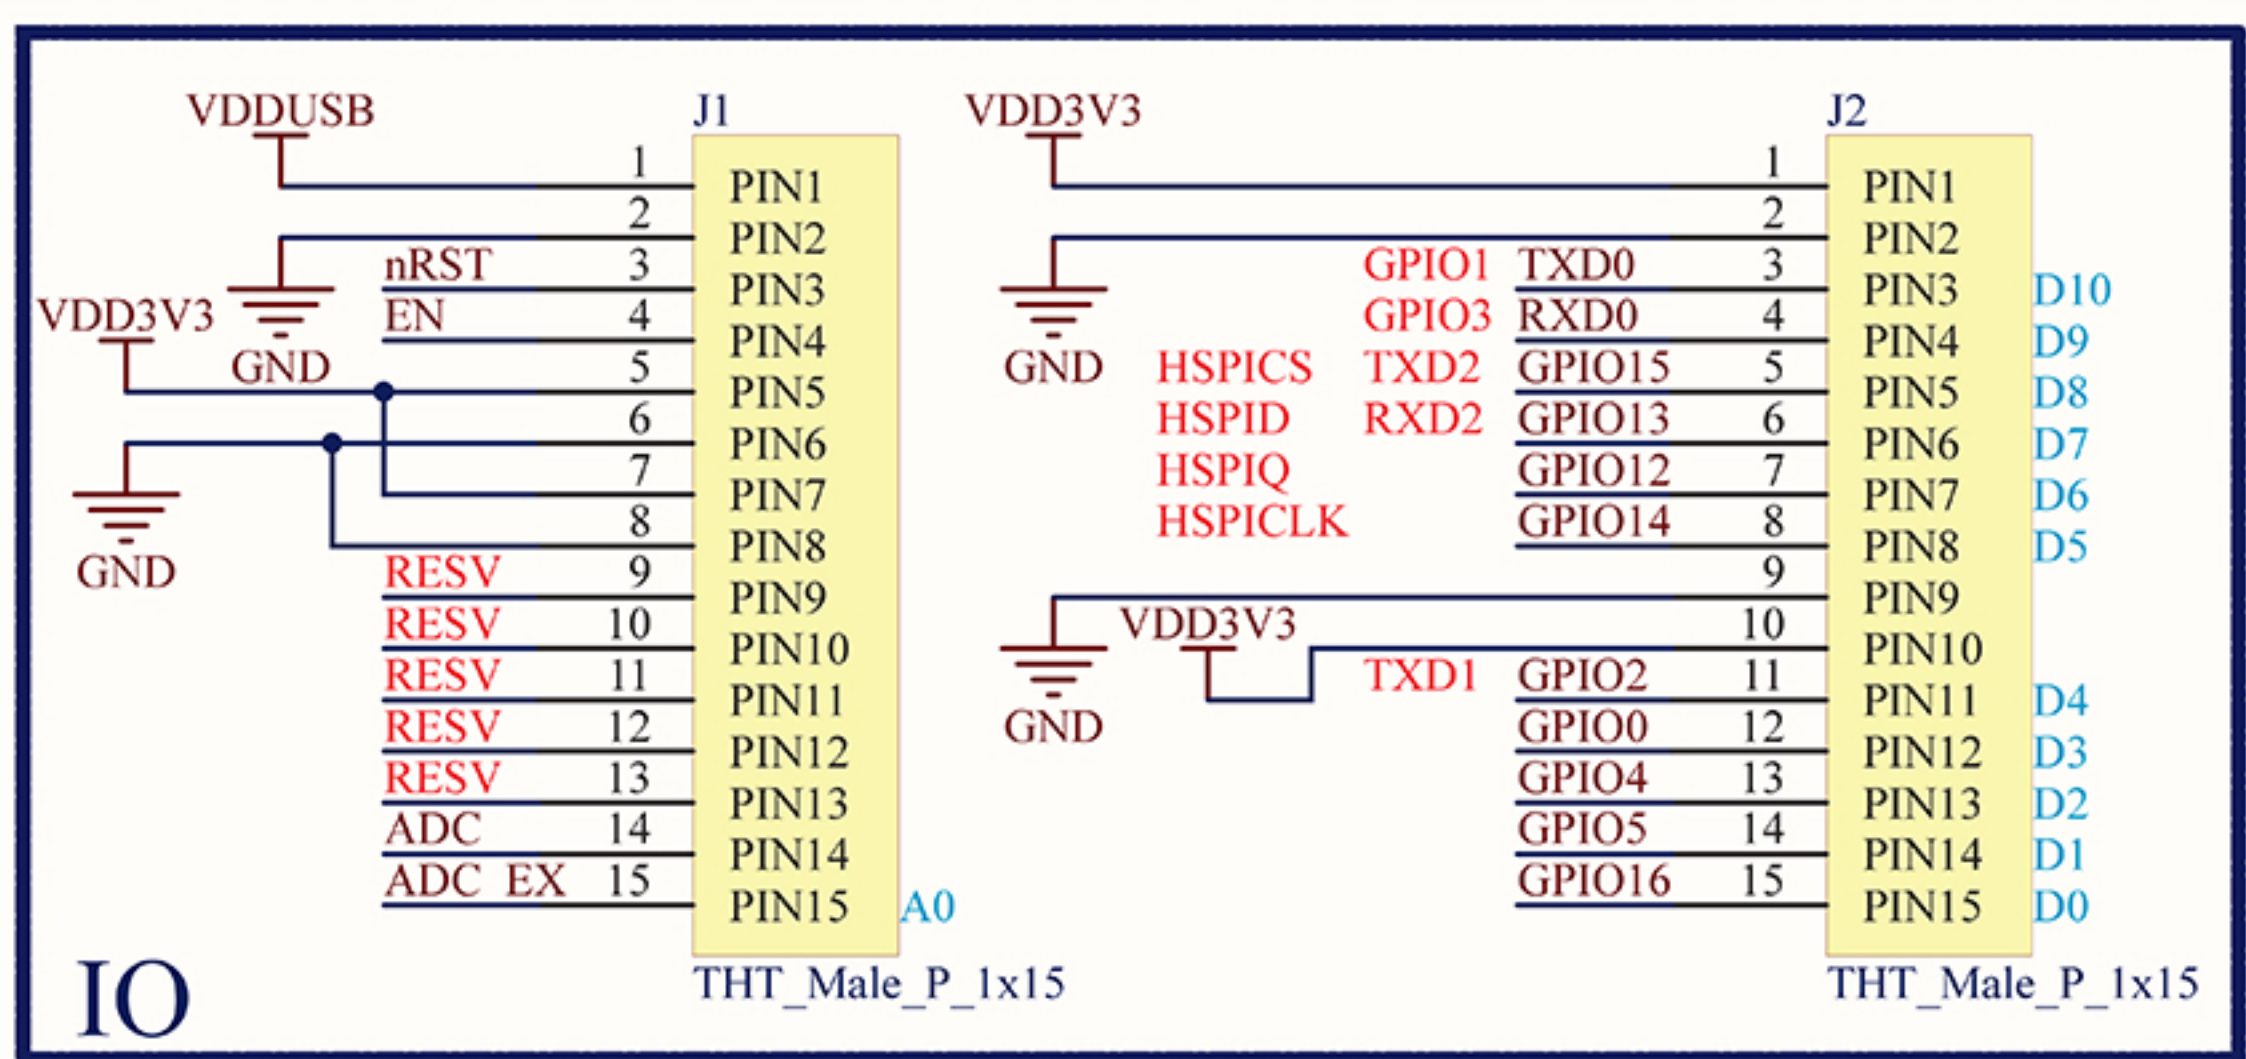

NODE MCU ESP12

A

A

B

C

VER	DATE
0.9	20/11/2014
ORGANIZATION	
NODE MCU TEAM	
WEBSITE	
WWW.NODEMCU.COM	

D

D