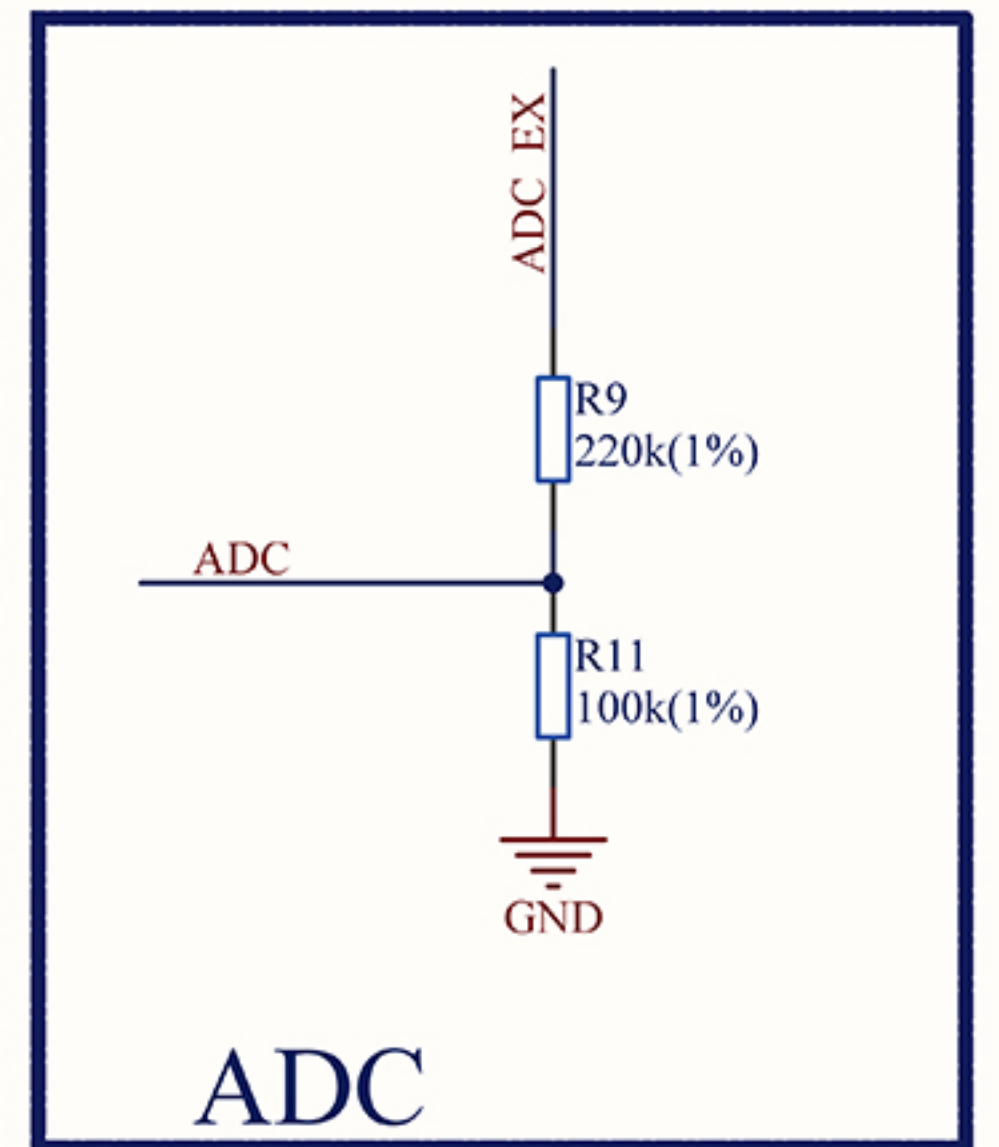

NODE MCU ESP12

A

A

B

C

VER	DATE
0.9	20/11/2014
ORGANIZATION	
NODE MCU TEAM	
WEBSITE	
WWW.NODEMCU.COM	

D

D