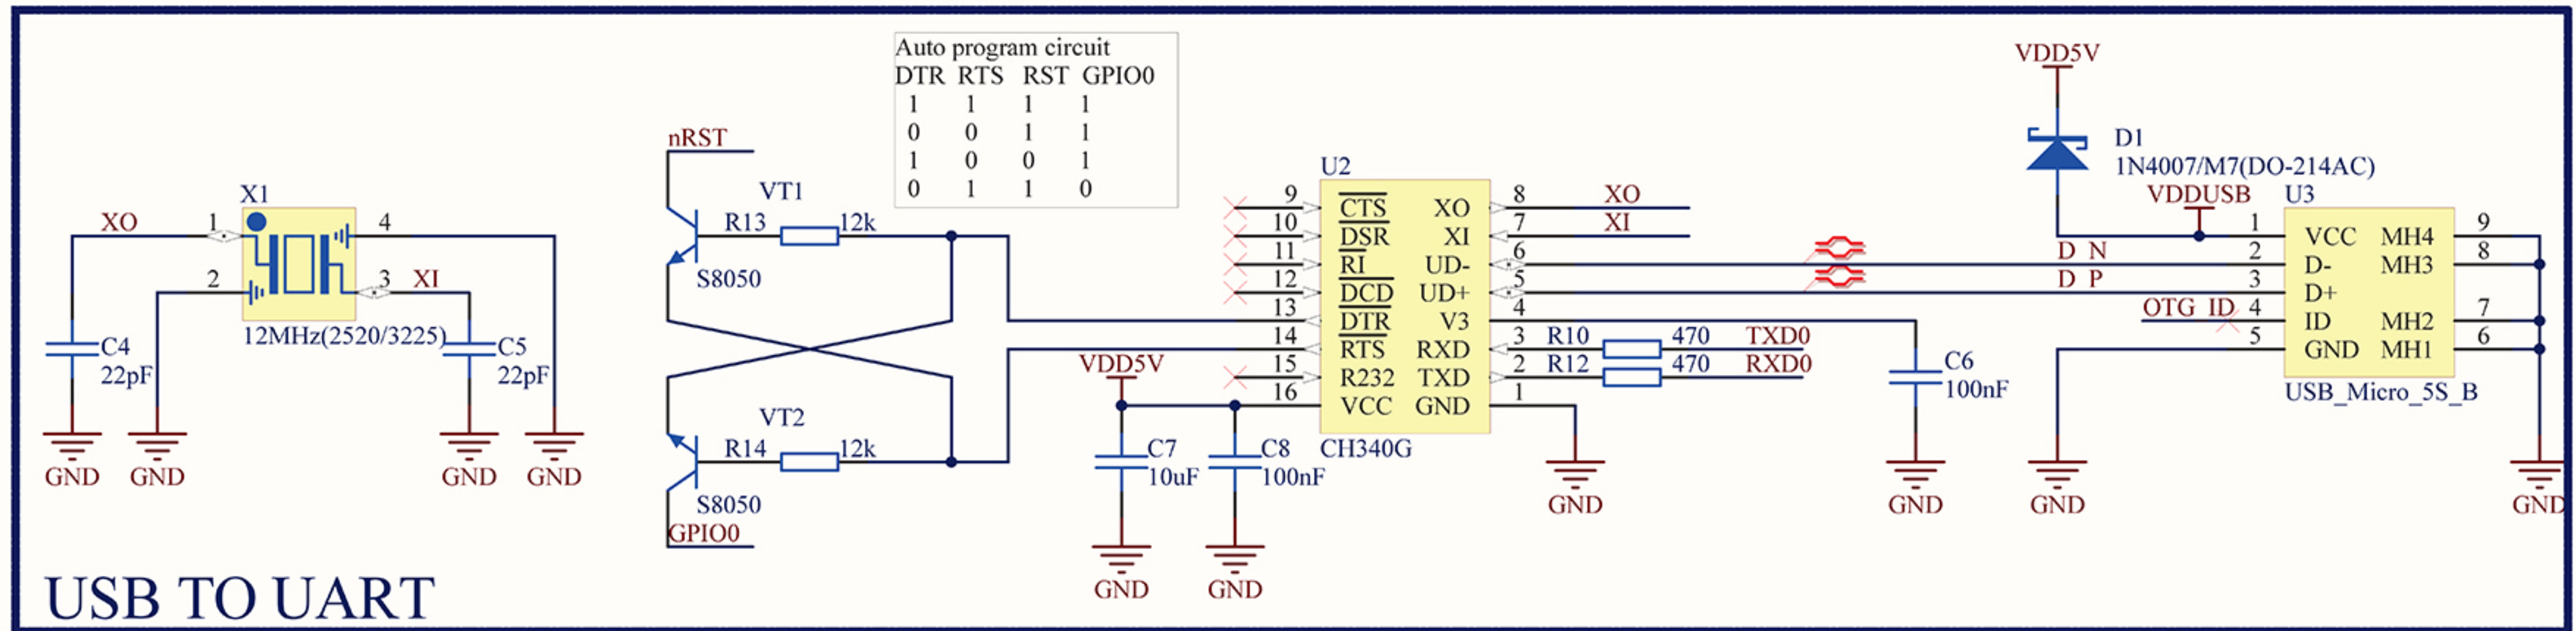

NODE MCU ESP12

A

A

B

C

VER	DATE
0.9	20/11/2014
ORGANIZATION	
NODE MCU TEAM	
WEBSITE	
WWW.NODEMCU.COM	

D

D